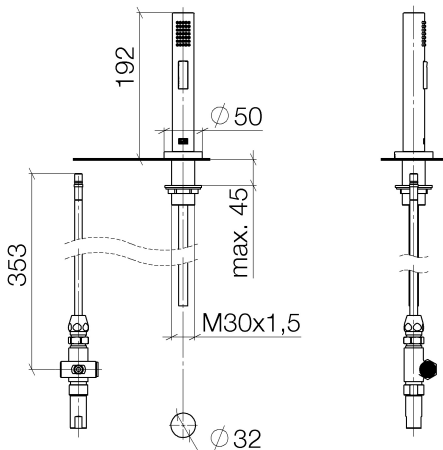

Kitchen - Elio  
Side spray set - polished chrome  
Article number: 27 721 970-00

- With round flange
- Spray mode
- Integrated diverter
- Total height 7-1/2"
- Side spray hole diameter 1-1/4"
- Fabric braided spray hose 59"
- Sprayface with descaling system
- lead-free
- Fittings group in compliance with DIN 4109: 1
- For combination with TARA ULTRA, TARA CLASSIC, TARA, ELIO and META.02 series
- Internal backflow preventer.
- Button has to be pressed while using.

## Dimensional drawing

Kitchen - Elio  
Side spray set - polished chrome  
Article number: 27 721 970-00

All dimensions in mm / inch = mm x 0,0394

### Flow rate chart

Kitchen - Elio  
Side spray set - polished chrome  
Article number: 27 721 970-00