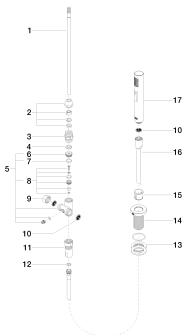

Kitchen - Elio  
Side spray set - polished chrome  
Article number: 27 721 970-00

- With round flange
- Spray mode
- Integrated diverter
- Total height 7-1/2"
- Side spray hole diameter 1-1/4"
- Fabric braided spray hose 59"
- Sprayface with descaling system
- lead-free
- Fittings group in compliance with DIN 4109: 1
- For combination with TARA ULTRA, TARA CLASSIC, TARA, ELIO and META.02 series
- Internal backflow preventer.
- Button has to be pressed while using.

## Dimensional drawing

Kitchen - Elio  
Side spray set - polished chrome  
Article number: 27 721 970-00

All dimensions in mm / inch = mm x 0,0394

### Flow rate chart

Kitchen - Elio  
Side spray set - polished chrome  
Article number: 27 721 970-00

### Spare parts list

Number	Item Number	Designation	Number of units
--------	-------------	-------------	-----------------